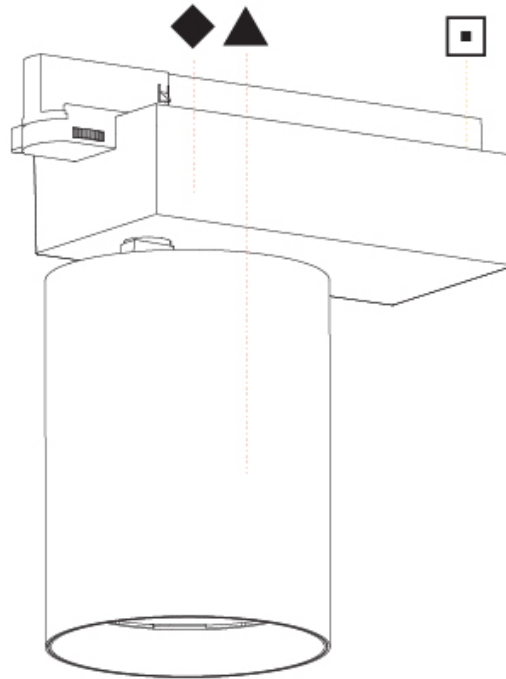

Beam Angle: 8
Adjustability: Rotational 340°; Tilt 90°

RATINGS AND CERTIFICATIONS

Certified By: Certified for North American Standards
IP rating: IP20

PROJECT

TYPE

SPECIFIER

QUANTITY

DATE