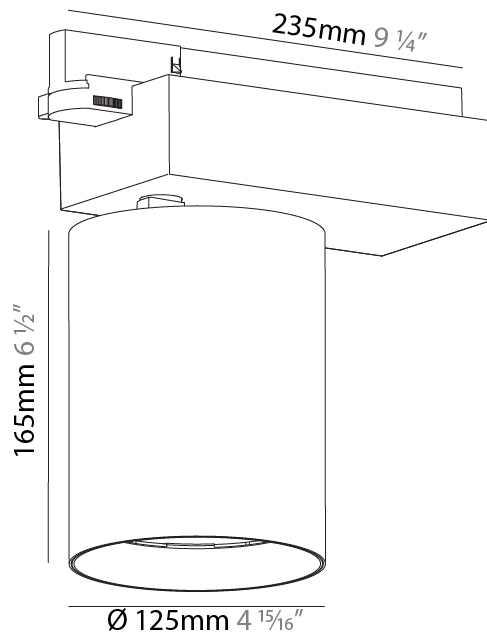

GENERAL

Series: Centriq
Subseries: Centriq 125
Brand: Prolicht
Division: Architectural
Mounting Type: Track
Mounting Location: Ceiling
Subcategory: Spots

PHYSICAL

Shape: Cylinder
Diameter (mm): 125
Diameter (in): 4 ¹⁵ / ₁₆
Length (mm): 235
Length (in): 9 ¹ / ₄
Height (mm): 165
Height (in): 6 ¹ / ₂
Light Distribution: Adjustable / Direct
Fixture Finish: SSR / BKV / CWI / CRY / HAB / LAG / UFT / ITA / RUA / RUR / MIC / FTG / MYG / TWT / LOD / PUS / FRO / FUP / KIA / POP / BLS / SPG / MEY / GOH / GUM / CHC / COM / ABZ / JAG / OBR / MOS / ROR
Fixture Material: Aluminum

Beam Angle: 8
Adjustability: Rotational 340°; Tilt 90°

RATINGS AND CERTIFICATIONS

Certified By: Certified for North American Standards
IP rating: IP20

PROJECT

TYPE

SPECIFIER

QUANTITY

DATE