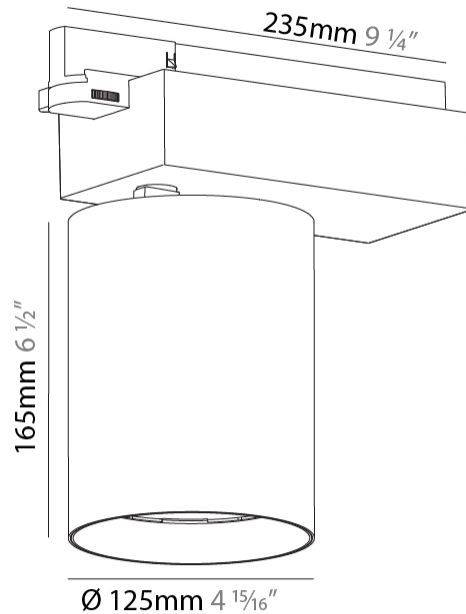

GENERAL

Series: Centriq
Subseries: Centriq 125
Brand: Prolicht
Division: Architectural
Mounting Type: Track
Mounting Location: Ceiling
Subcategory: Spots

PHYSICAL

Shape: Cylinder
Diameter (mm): 125
Diameter (in): 4 ¹⁵/₁₆
Length (mm): 235
Length (in): 9 ¹/₄
Height (mm): 165
Height (in): 6 ¹/₂
Light Distribution: Adjustable / Direct
Fixture Finish: SSR / BKV / CWI / CRY / HAB / LAG / UFT / ITA / RUA / RUR / MIC / FTG / MYG / TWT / LOD / PUS / FRO / FUP / KIA / POP / BLS / SPG / MEY / GOH / GUM / CHC / COM / ABZ / JAG / OBR / MOS / ROR
Fixture Material: Aluminum

ELECTRICAL

Lamp Type: LED (Zhaga Standard)
Input Wattage (W): 55 / 54
Total Output Wattage (W): 49.5 / 48.6
Dimming: Tri-Mode (Non-Dimming and Phase Dimming (120Vac only) and 0-10V Dimming)
Driver Included: Yes
Driver Location: Integrated
Driver Type: Constant Current - Universal
Driver Class: Class 2
Input Voltage (V): 120 - 277
Constant Current (MA): 1400

LED

Number of LEDs: 1
Color Temperature (°K): 3000 / 3500 / 4000
Max. Delivered Lumen (lm): 5250 / 4498 / 4590
Nominal Lumen (lm): 6030 / 5165 / 5270
CRI: >90 CRI
Lamp Life (hrs): 50000

OPTICAL

Reflector°: 16 / 26 / 42
Adjustability: Rotational 340°; Tilt 90°

RATINGS AND CERTIFICATIONS

Certified By: Certified for North American Standards
IP rating: IP20